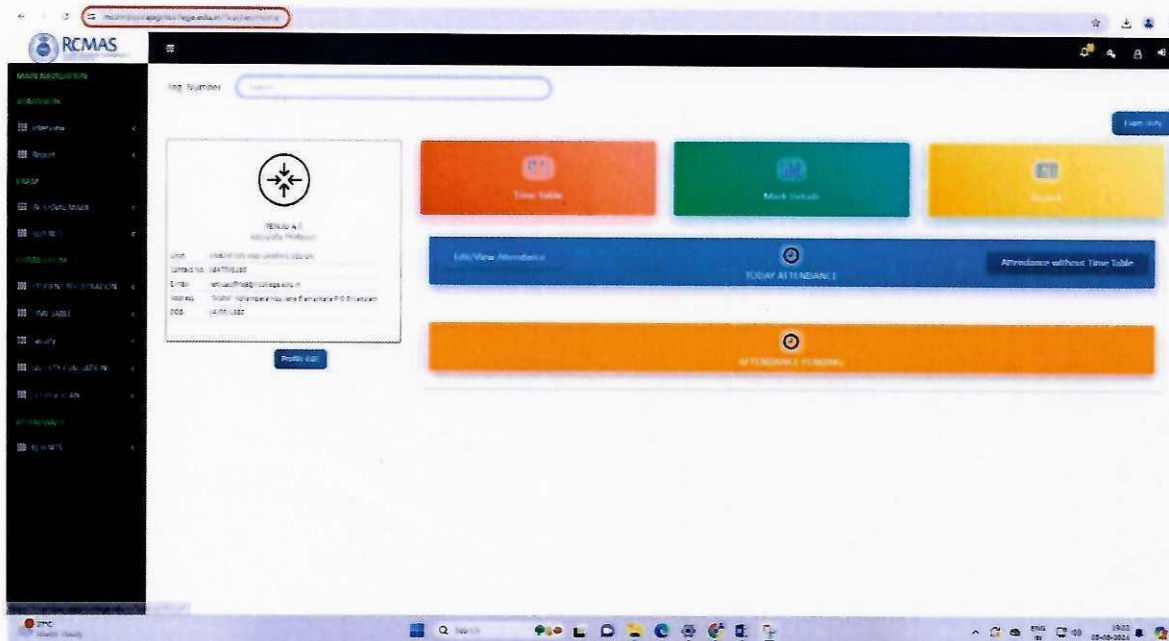

EXMAN

PRINCIPAL

Rajagiri College of Management & Applied Sciences
Rajagiri Valley. P. O., Kakkannad - 682 039