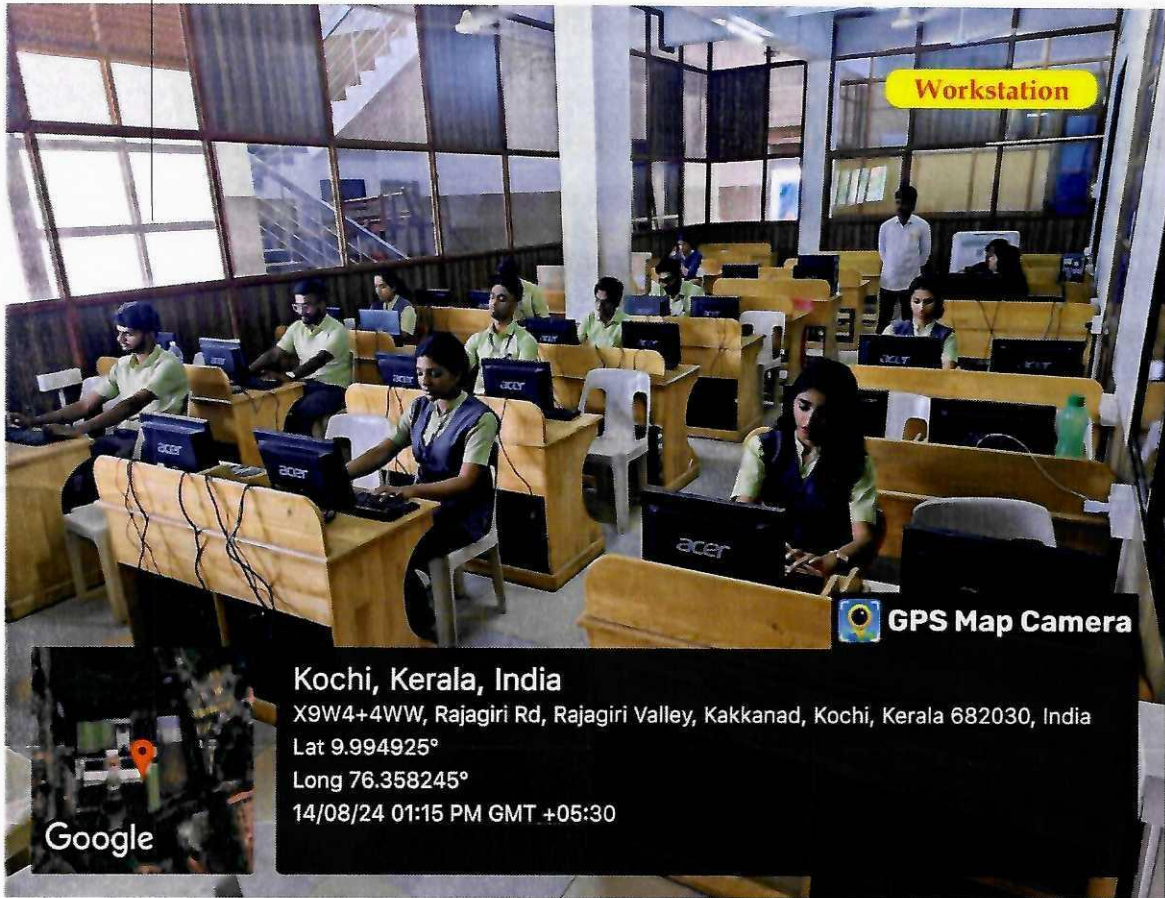

Workstation