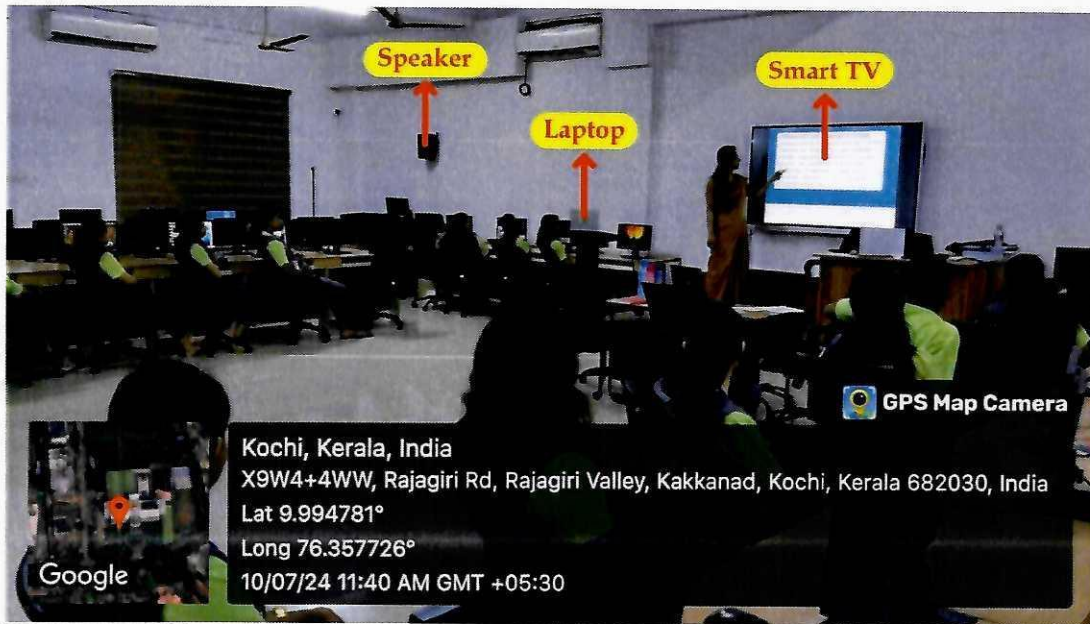

[Handwritten Signature]
16