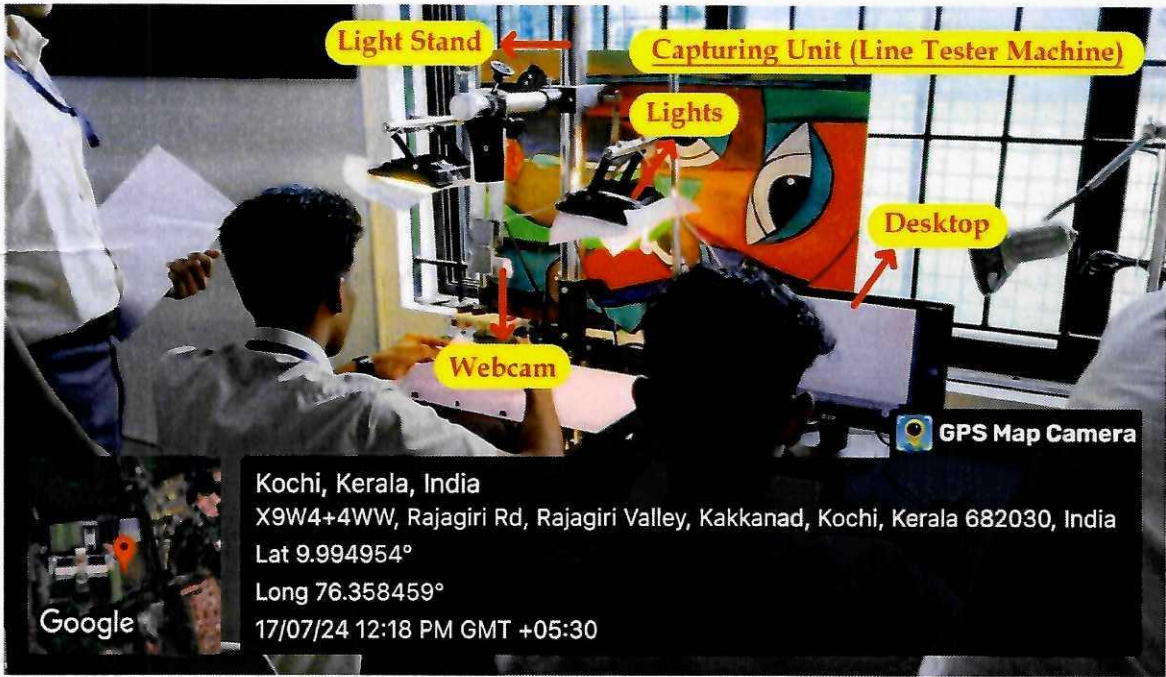

2D Animation Lab