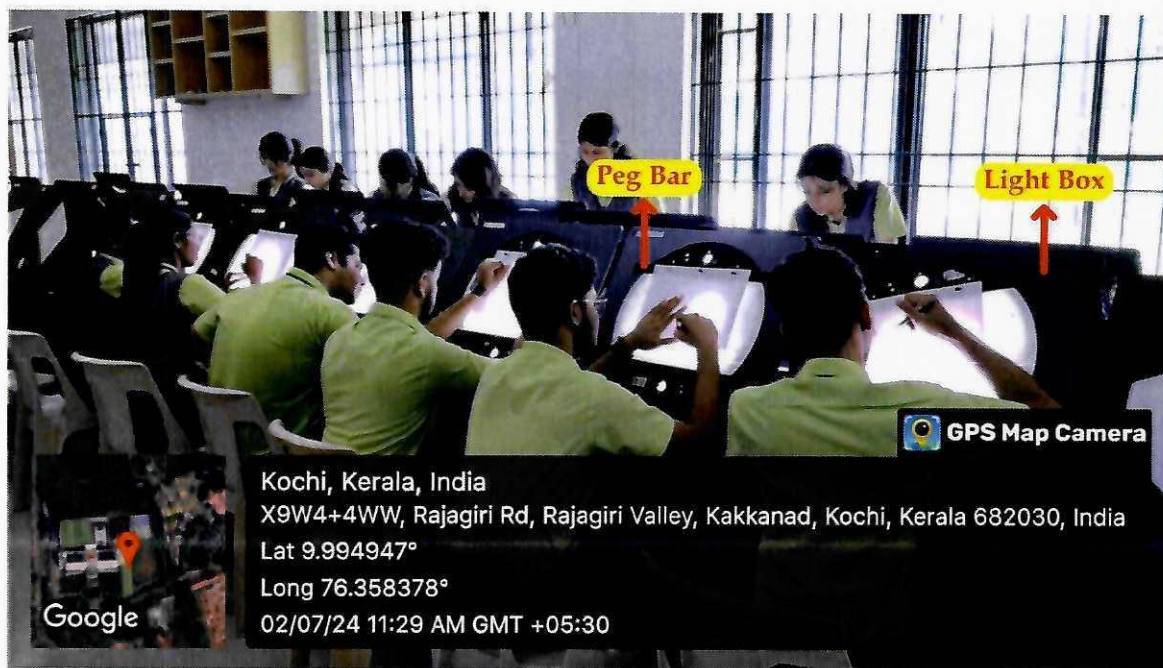

Animation and Graphic Design Lab

SI No	Floor	Name	Capacity
1	Ground Floor	2D Lab	70
2	Ground Floor	Animation and Graphic Design Lab	66
3	Ground Floor	Stopmotion Studio	50

PRINCIPAL

Rajagiri College of Management & Applied Sciences
Rajagiri Valley. P. O., Kakkanad - 682 039