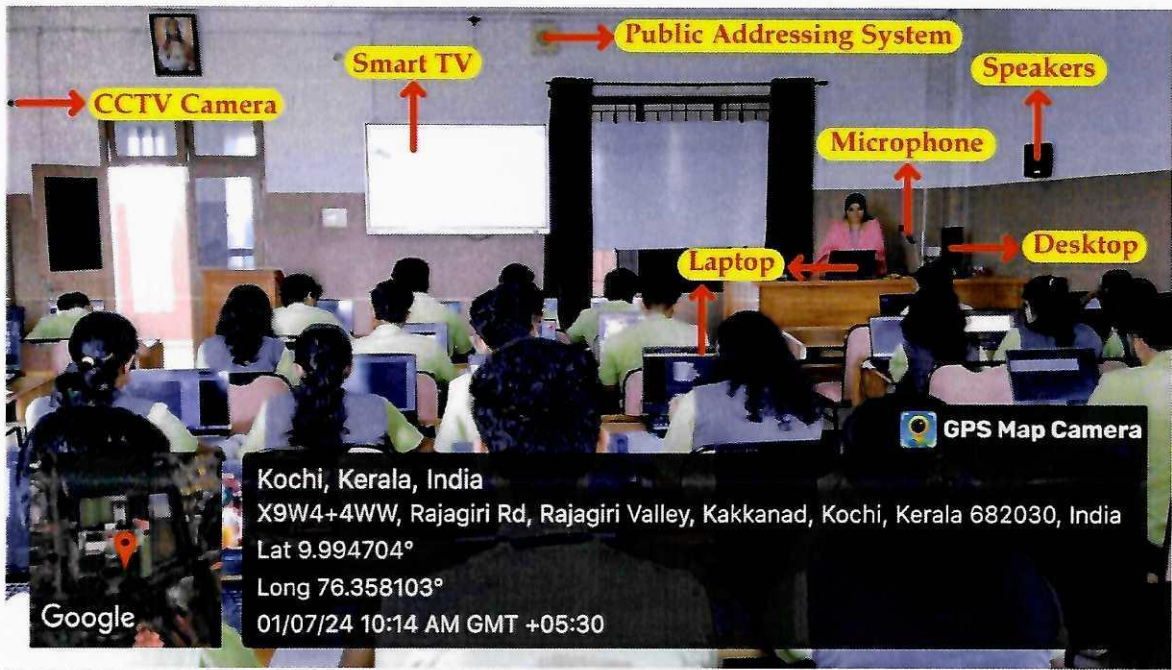

Multimedia Classrooms

Sl No	Quantity	Brand	Specifications
1	4	3 Sensus	75" display with touch screen, i7 Processor, 16GB RAM with multiple OS (Android & Windows), 6W Speaker systems.
		1 New Line	75" display with touch screen, i5 Processor, 16GB RAM with multiple OS (Android & Windows), 6W Speaker systems.

Multimedia Classroom