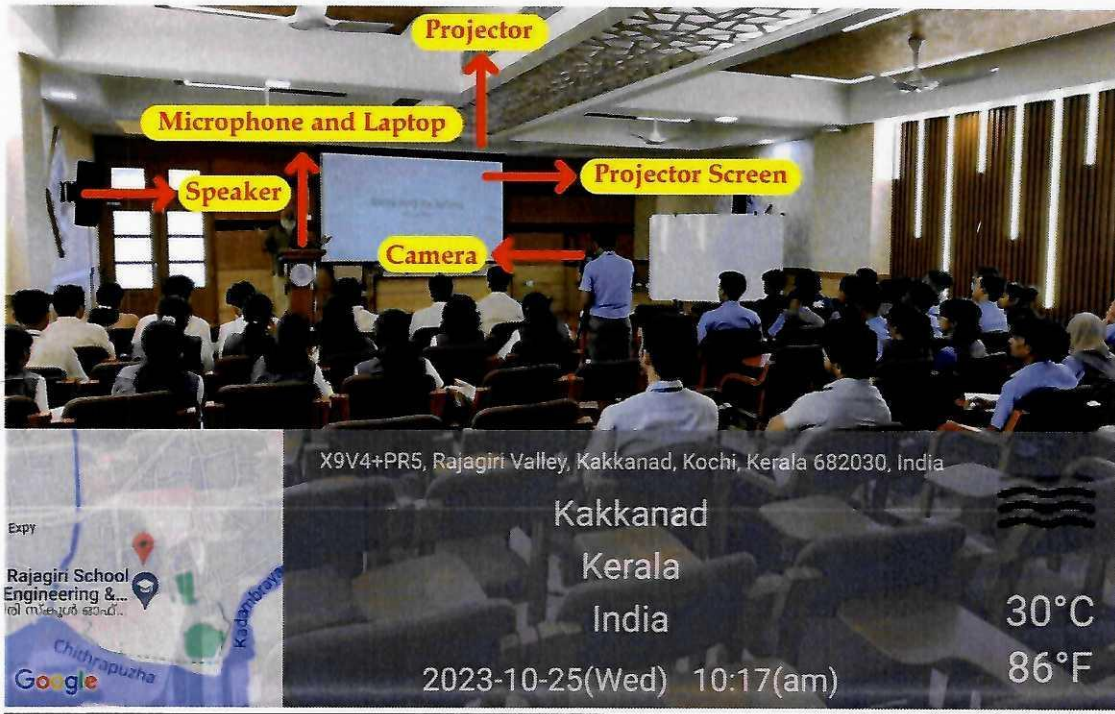

Conference Hall

[Signature]
14
PRINCIPAL