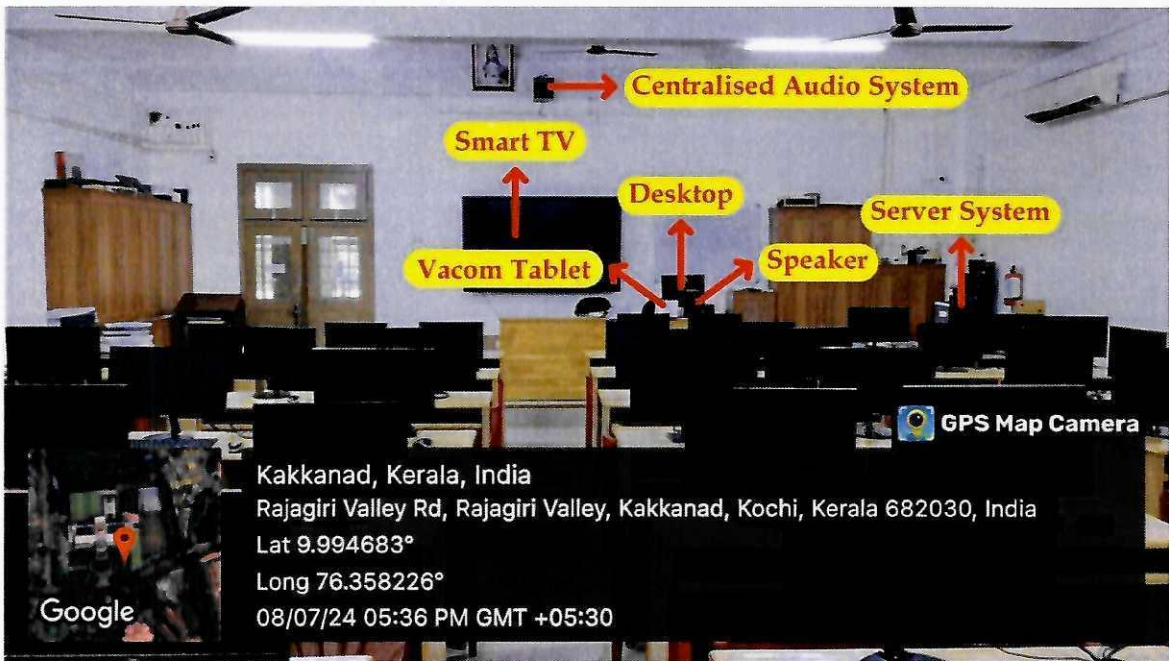

Animation and Graphic Design Lab