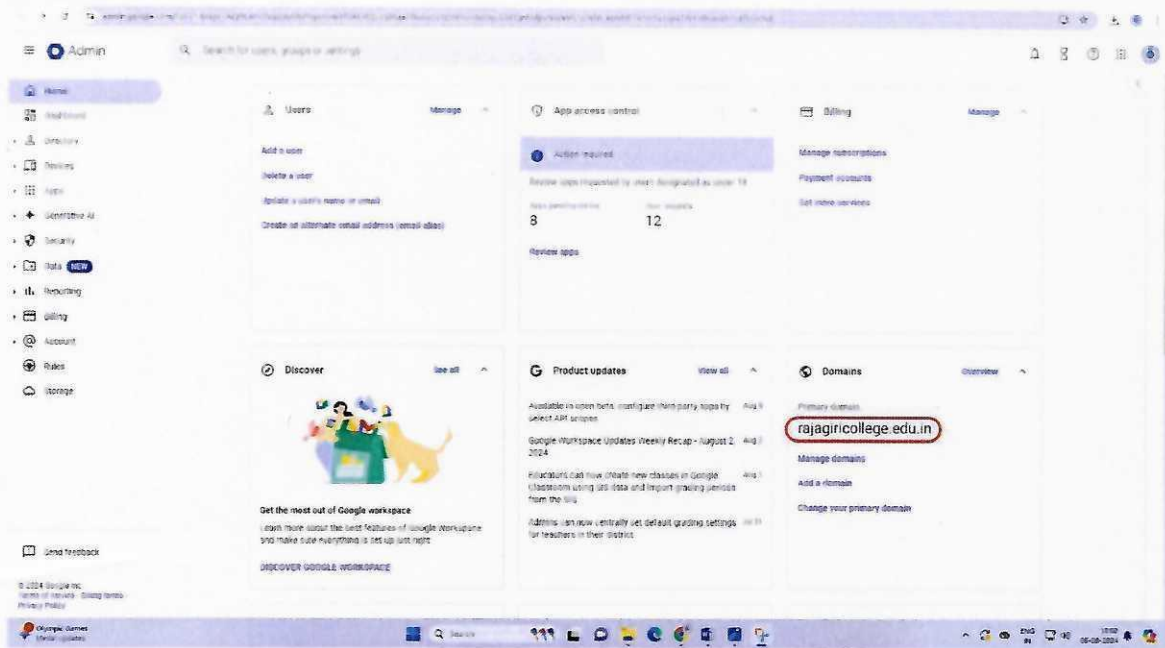

GSUITE

MICROSOFT

PRINCIPAL

Rajagiri College of Management & Applied Sciences
Rajagiri Valley. P. O., Kakkanad - 682 039