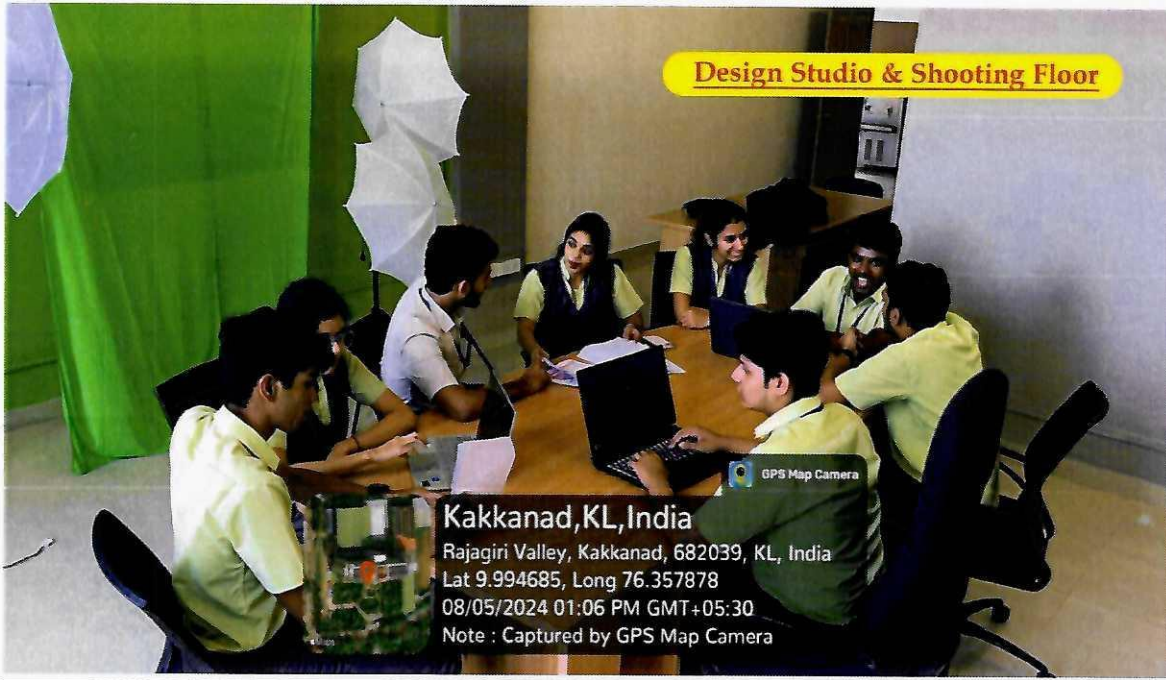

Design Studio and Shooting Floor

SI No	Floor	Name	Area
1	6	Design Studio and Shooting Floor	500 sq.ft.

Design Studio and Shooting Floor