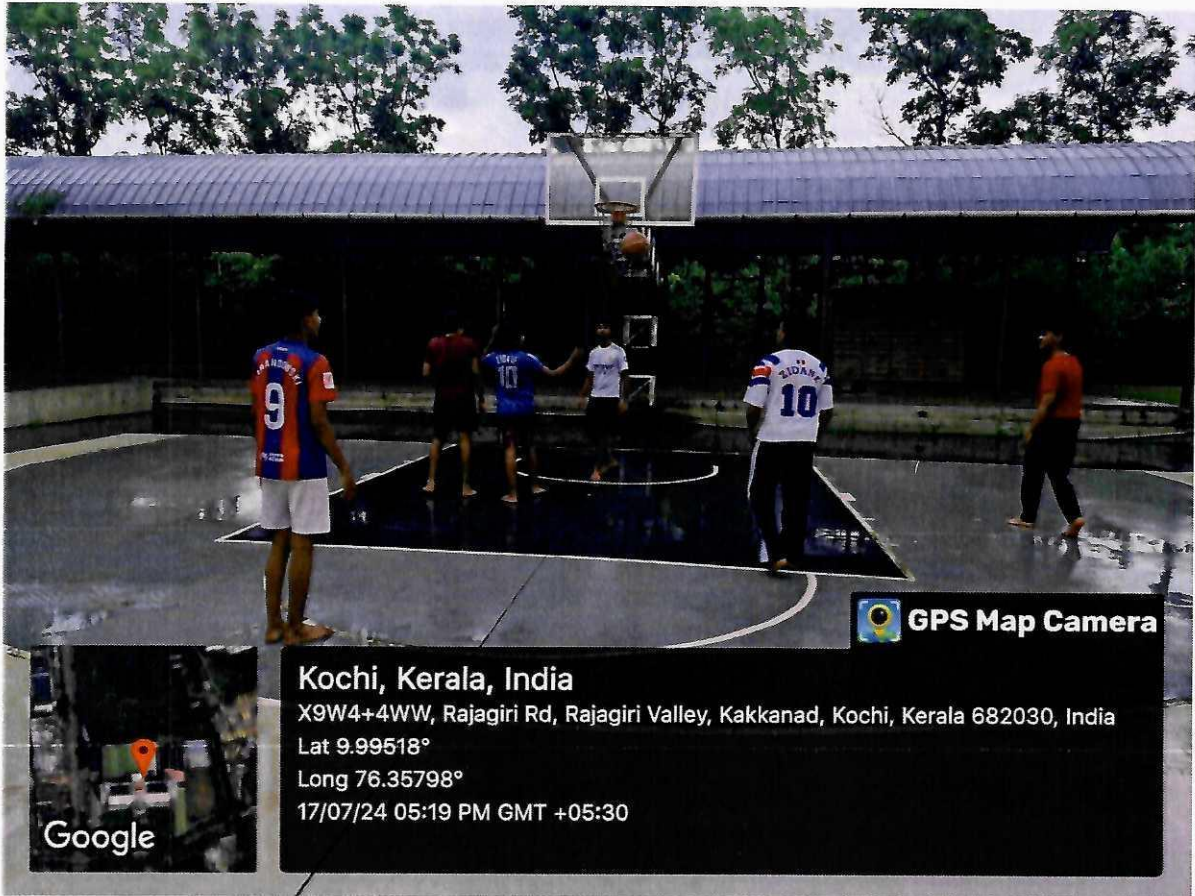

Basket Ball

PRINCIPAL

Rajagiri College of Management & Applied Sciences
Rajagiri Valley. P. O., Kakkanad - 682 039