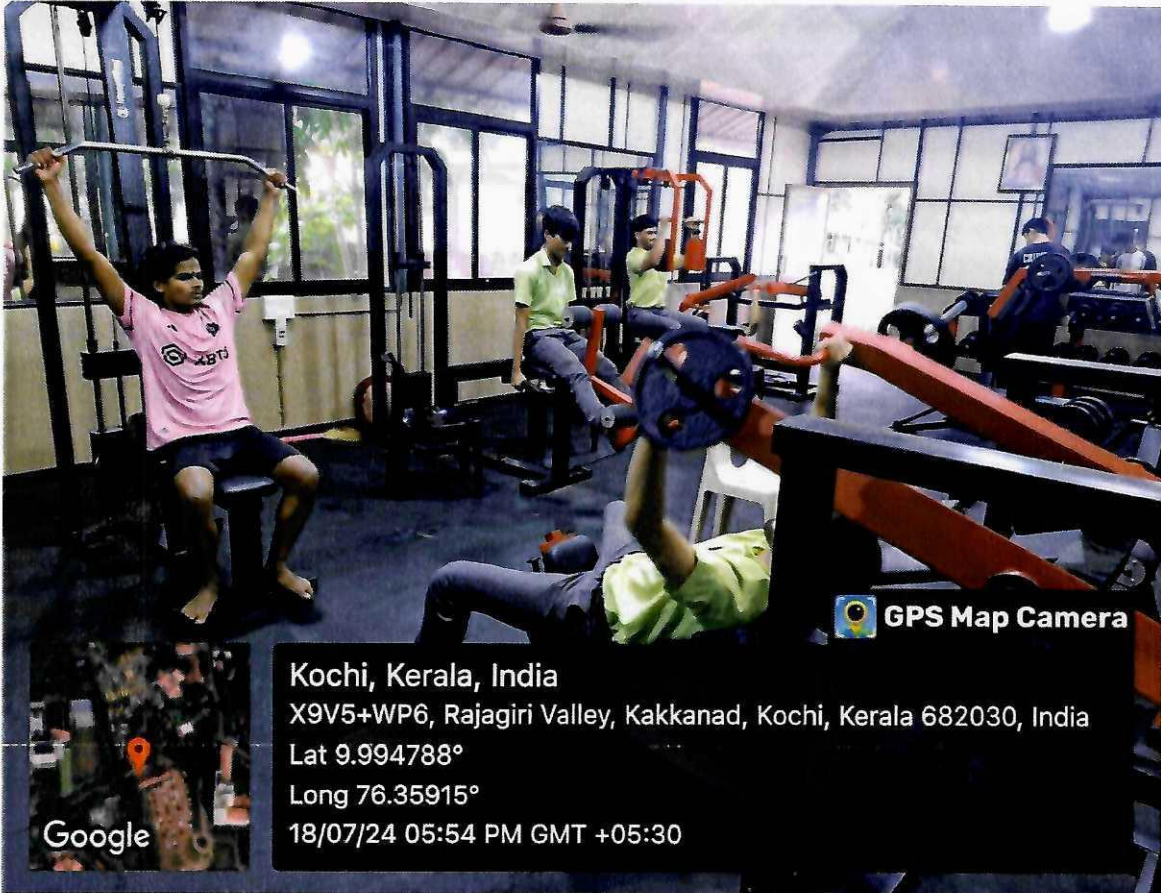

### Table Tennis

**PRINCIPAL**

Rajagiri College of Management & Applied Sciences  
Rajagiri Valley. P. O., Kakkanad - 682 039

**Throw Ball**

**PRINCIPAL**

Rajagiri College of Management & Applied Sciences  
Rajagiri Valley, P. O., Kakkannad - 682 039