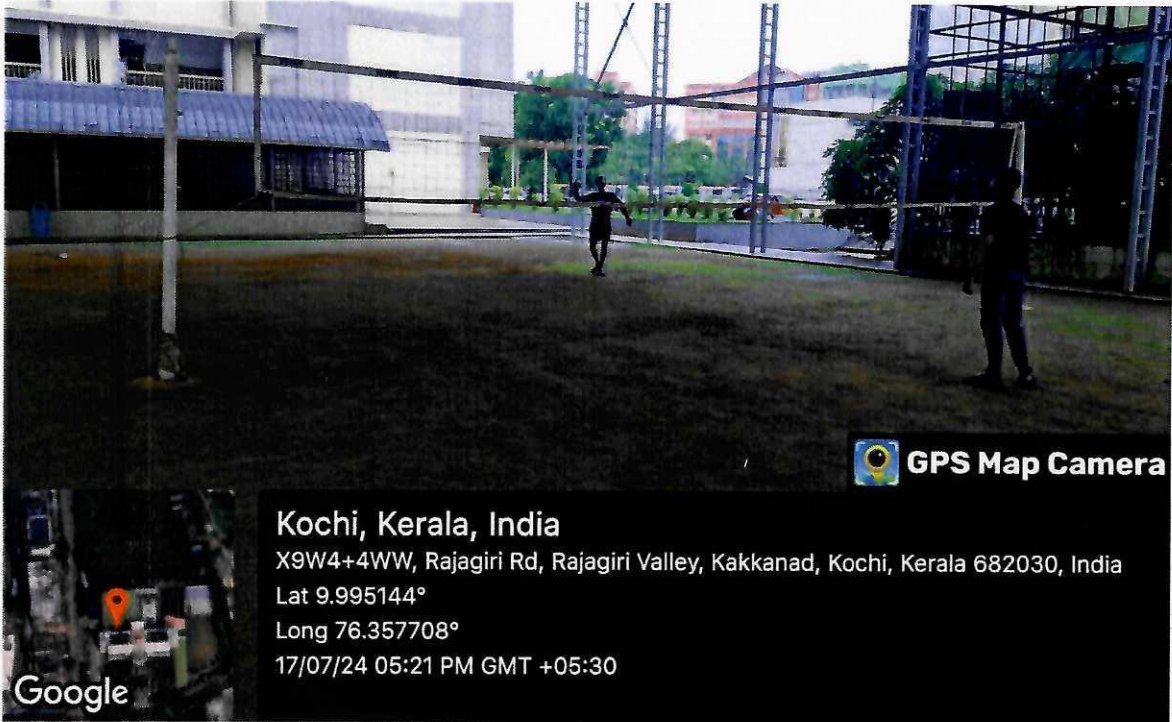

Badminton Court