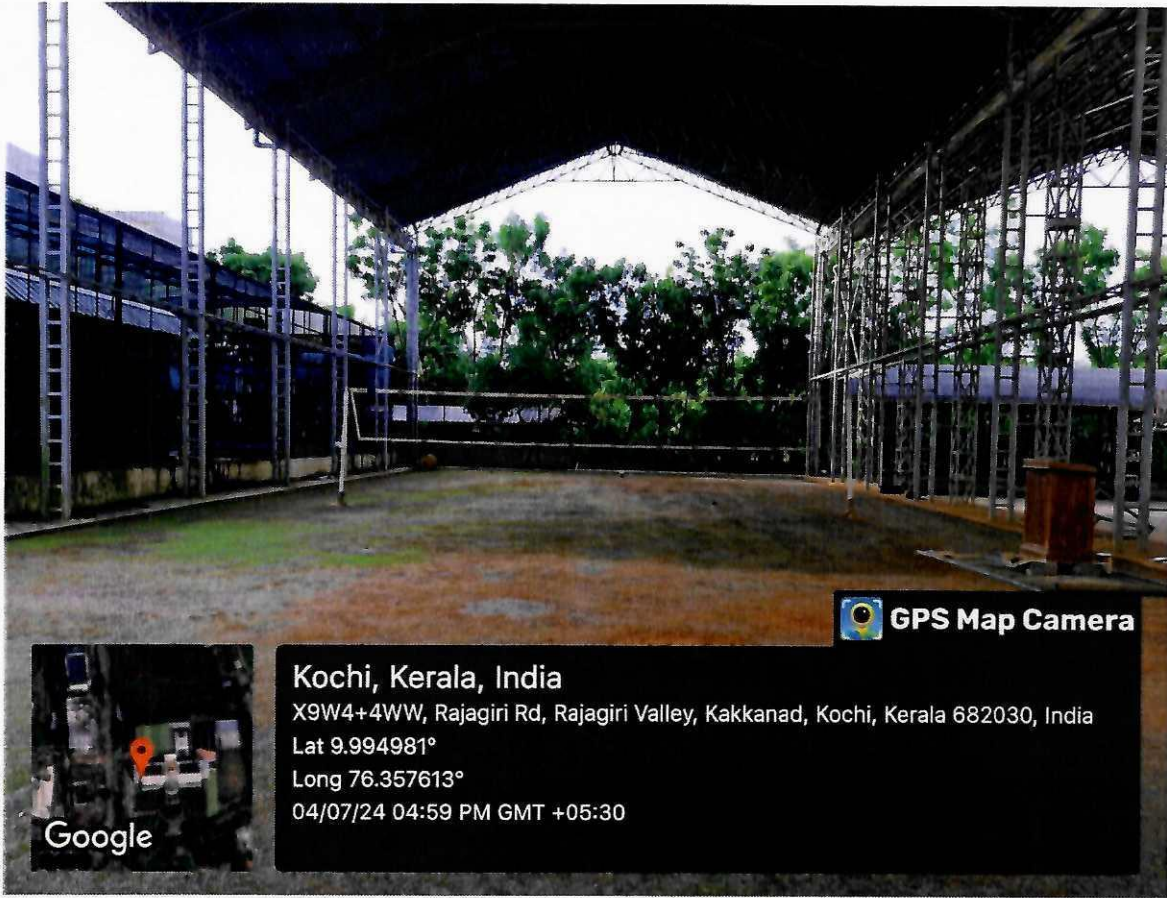

Long 76.357656°

10/10/22 02:36 PM GMT +05:30

PRINCIPAL 2

Rajagiri College of Management & Applied Sciences  
Rajagiri Valley. P. O., Kakkanad - 682 039

**Volleyball Court**

  
**PRINCIPAL**  
Rajagiri College of Management & Applied Sciences  
Rajagiri Valley. P. O., Kakkanad - 682 039