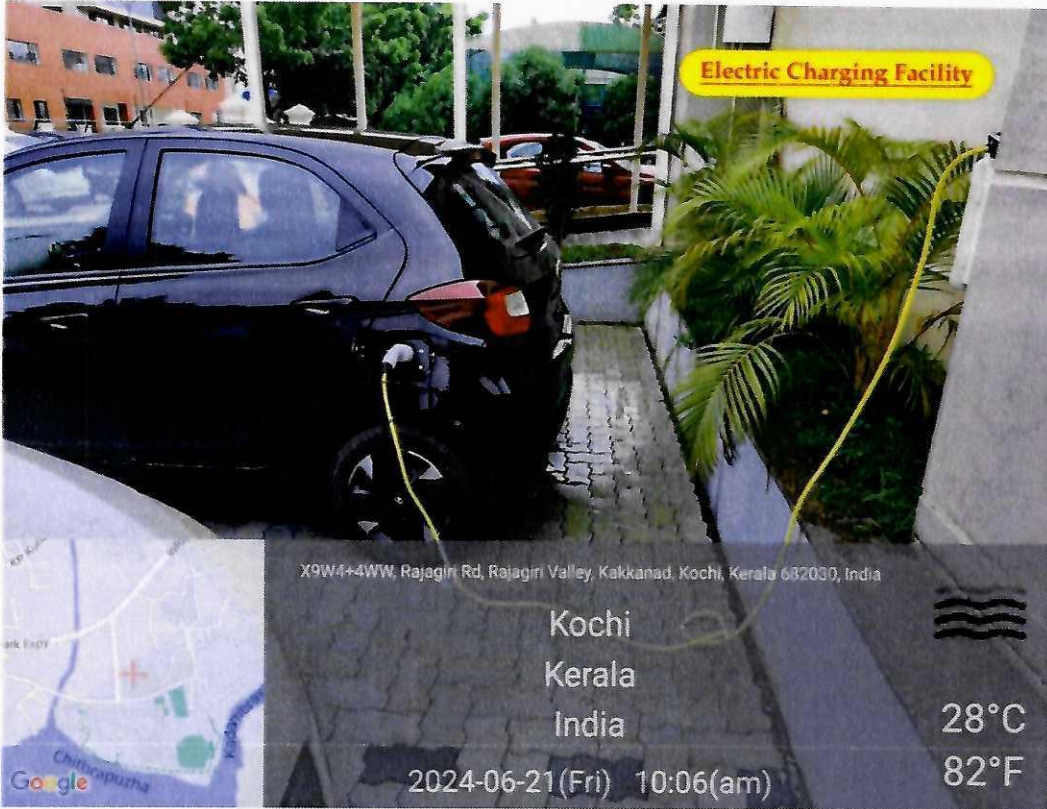

College Bus