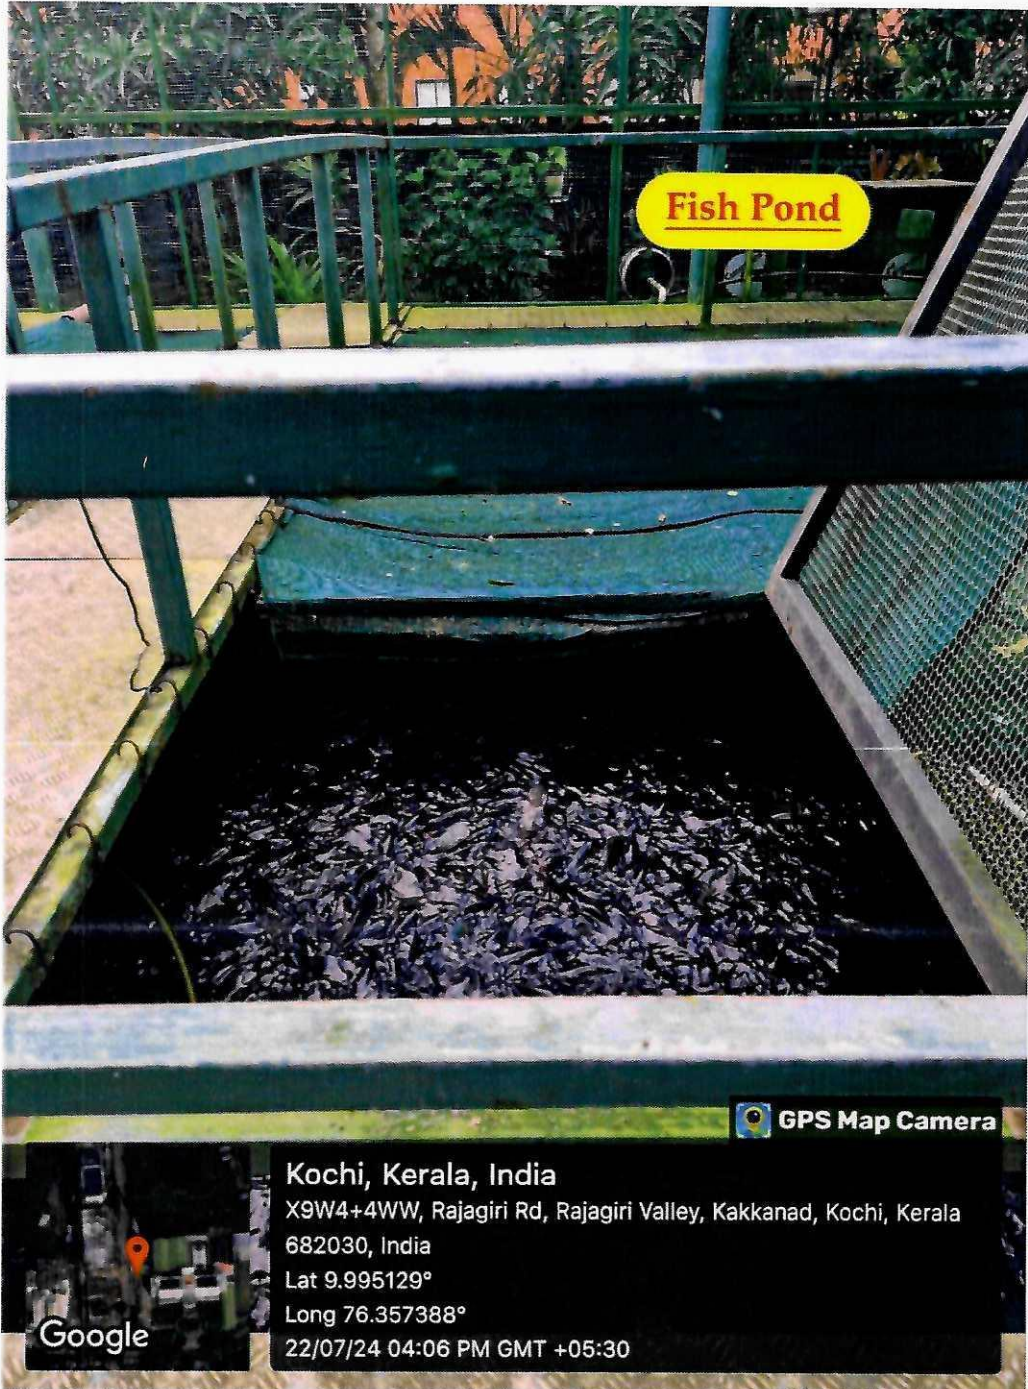

Fish Pond

PRINCIPAL

Rajagiri College of Management & Applied Sciences
Rajagiri Valley. P. O., Kakkanad - 682 039