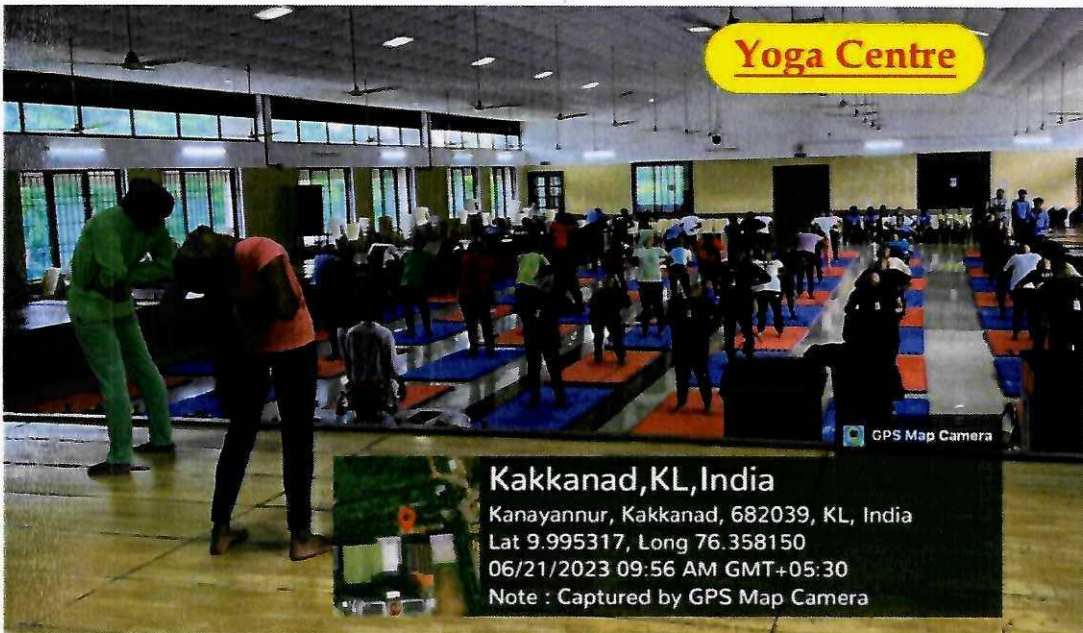

Yoga Centre