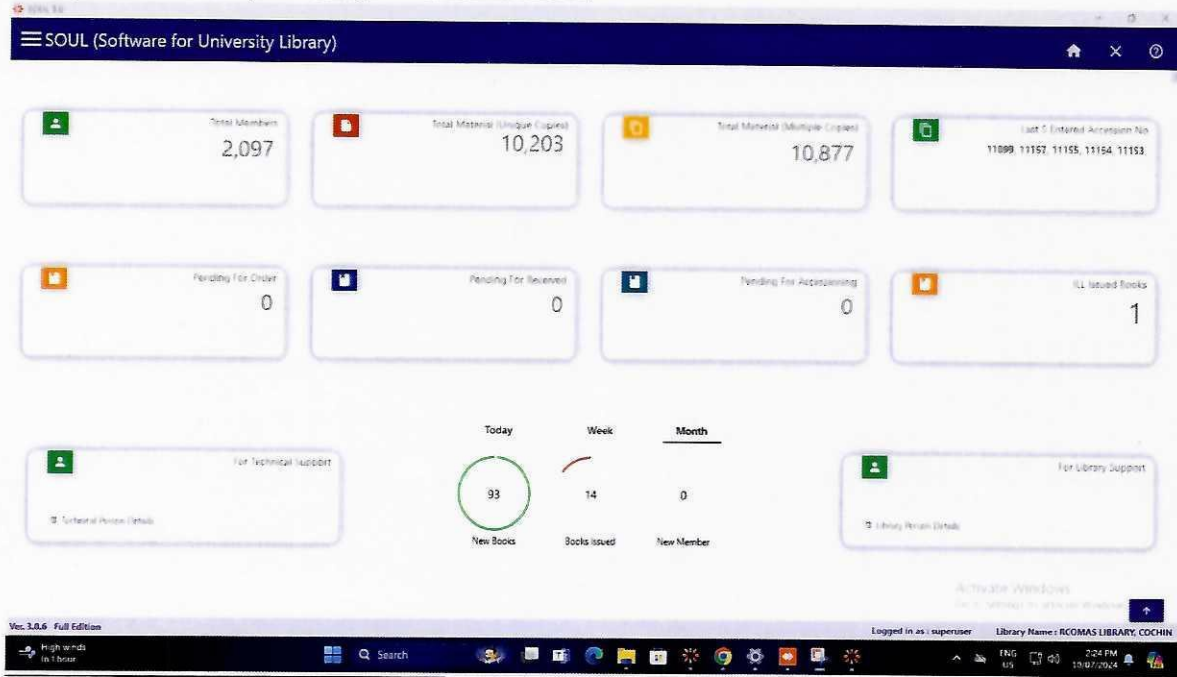

Affiliated to Mahatma Gandhi University, Kottayam and Approved by AICTE

4.2

Library as a Learning Resource

4.2.1

Integrated Library Management Software and Facilities

Submitted to

Integrated Library Management Software and Facilities

SI No	Particulars
1	Integrated Library Management Software - Soul 3.0 (INFLIBNET), WEBOPAC
2	Library Facilities

Integrated Library Management Software

Soul 3.0

PRINCIPAL
Rajagiri College of Management & Applied Sciences
Rajagiri Valley, P. O., Kakkannad - 682 039