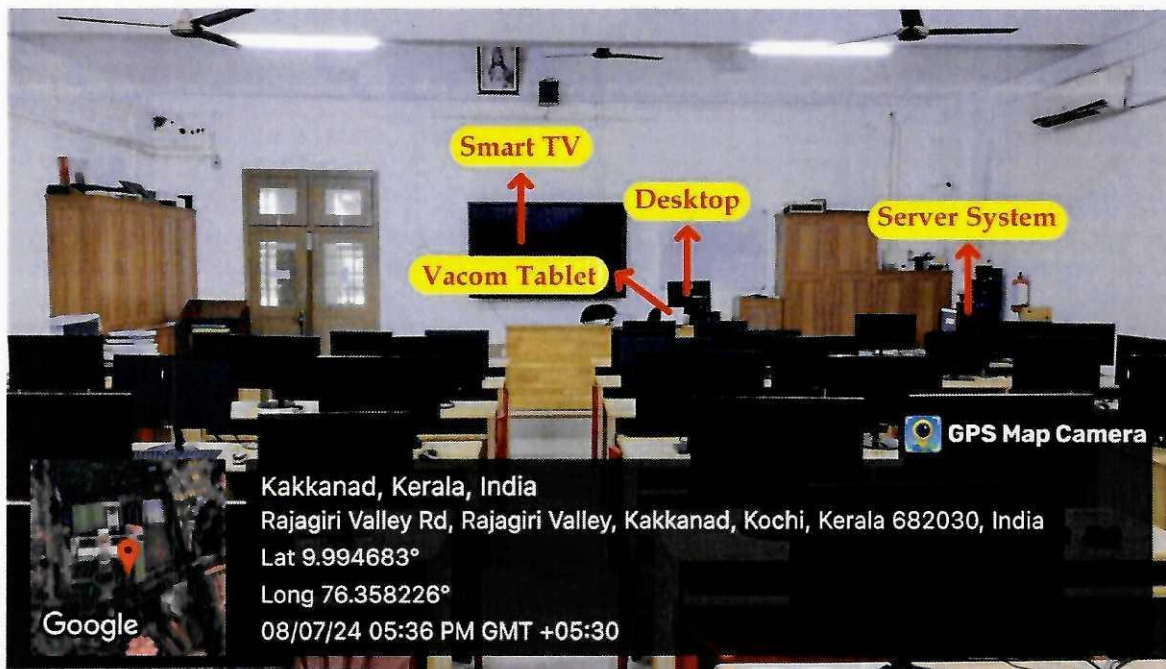

Computer Lab

Animation and Graphic Design Lab

PRINCIPAL

13

Rajagiri College of Management & Applied Sciences
Rajagiri Valley. P. O., Kakkannad - 682 039