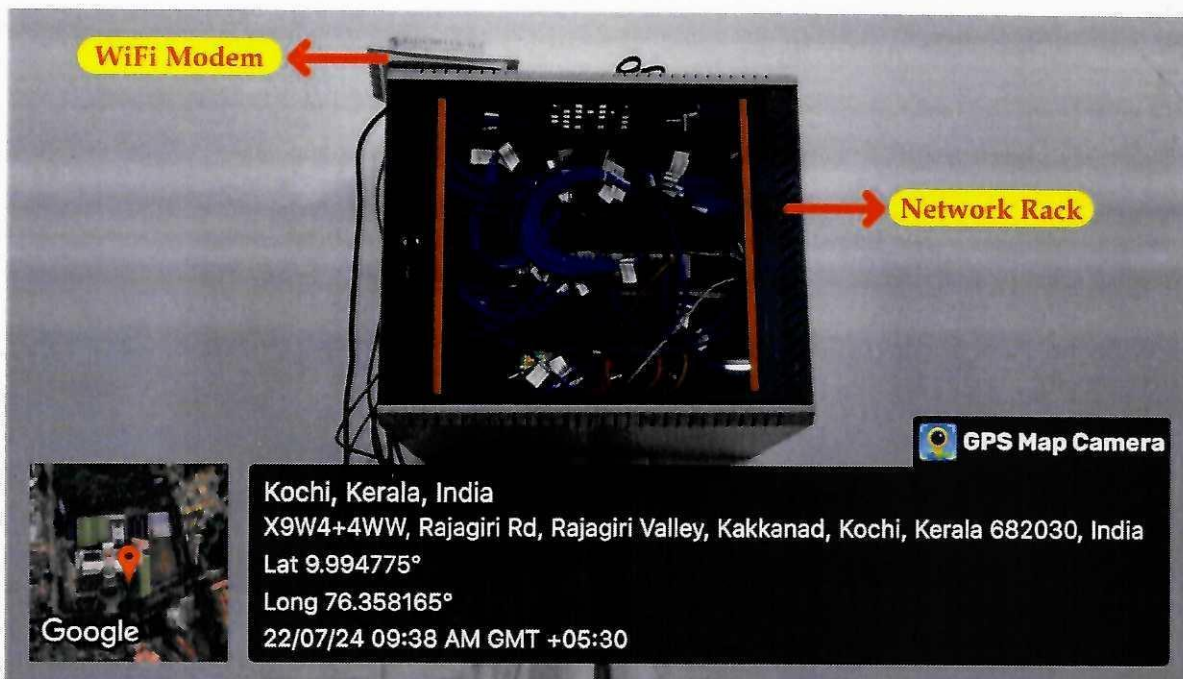

Network Rack

PRINCIPAL

Rajagiri College of Management & Applied Sciences
Rajagiri Valley. P. O., Kakkanad - 682 039