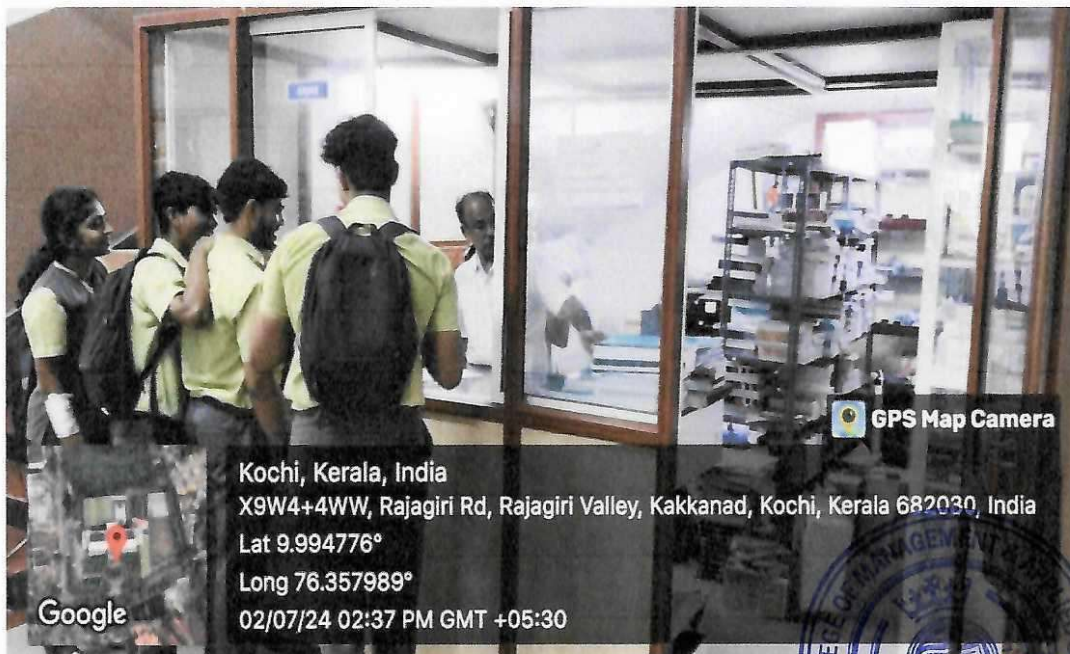

Kochi, Kerala, India
X9W4+4WW, Rajagiri Rd, Rajagiri Valley, Kakkannad, Kochi, Kerala 682030, India
Lat 9.994776°
Long 76.357989°
02/07/24 02:37 PM GMT +05:30

Google

GPS Map Camera