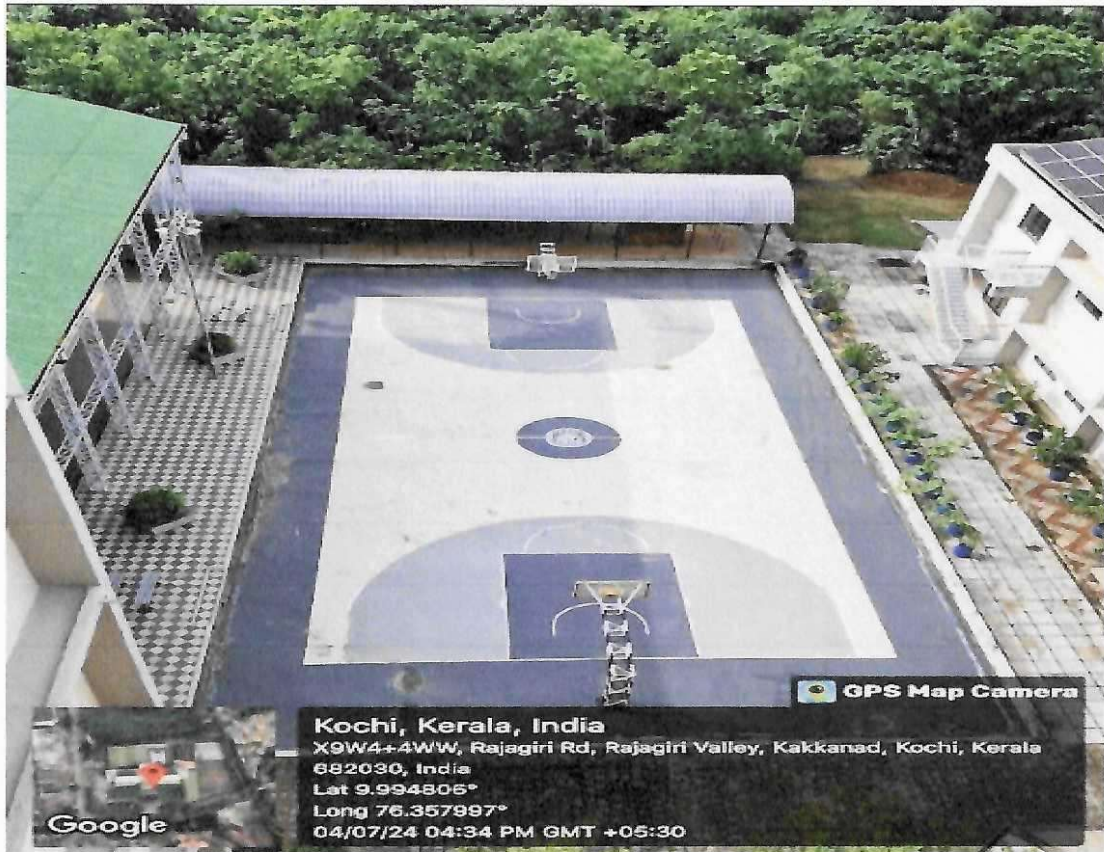

Basketball Court